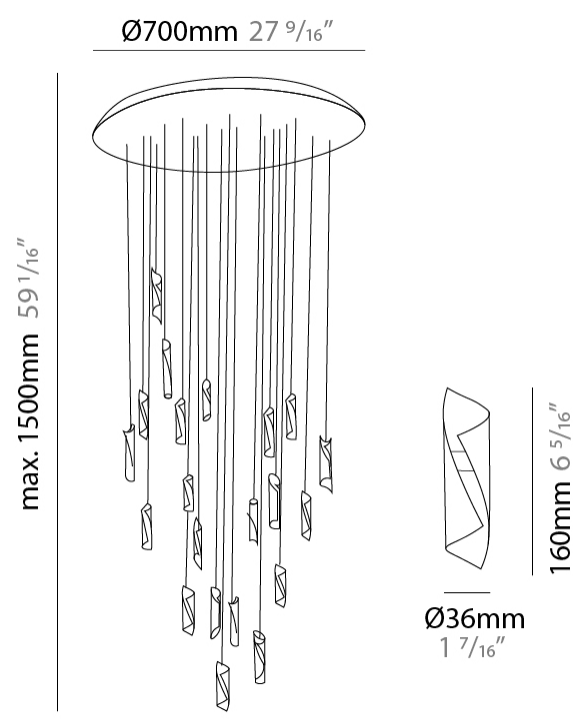

HUE 20 SUSPENSION

D131004- _____

base number

1. To build a product code in our configurator select the specify button on the base model # product page
2. To build a manual product code on this datasheet choose from the options listed below in blue font and add the suffix to the base model #

GENERAL

Series: HUE
Subseries: Hue 20
Brand: Knikerboker
Division: Design
Mounting Type: Suspension
Mounting Location: Ceiling
Subcategory: Ambient

PHYSICAL

Shape: Abstract
Diameter (mm): 700
Diameter (in): 27 ⁹/₁₆"
Height (mm): 160
Height (in): 6 ⁵/₁₆"
Max. Overall Height (mm): 1500
Max. Overall Height (in): 59 ¹/₁₆"
Light Distribution: Direct / Indirect
Fixture Finish: EWH / EBK / MAN / COF / PRD / SLF / GLF / CLF / BRL / EWS / EWG / EWC / EWR / EBS / EBG / EBC / EBC / EBB / MAS / MAD / MAC / MAB / COS / CGO / CCL / CBL / PRS / PRG / PRC / PRB
Fixture Material: Metal
Cable Details: Silicon Coaxial Cable

ELECTRICAL

Lamp Type: LED
Total Output Wattage (W): 30
Dimming: Phase Dimming (120Vac Only)
Driver Included: Yes
Driver Location: Integrated
Driver Type: Constant Current - Universal
Driver Class: Class 2
Input Voltage (V): 120 - 277
Constant Current (MA): 350
Upon Request: Phase dimming @120Vac only / Non-dimming 277Vac

LED

Number of LEDs: 20
Color Temperature (°K): 3000
Max. Delivered Lumen (lm): 3000
CRI: >80 CRI
Lamp Life (hrs): 50000

OPTICAL

RATINGS AND CERTIFICATIONS

Certified By: Certified for North American Standards
IP rating: IP20